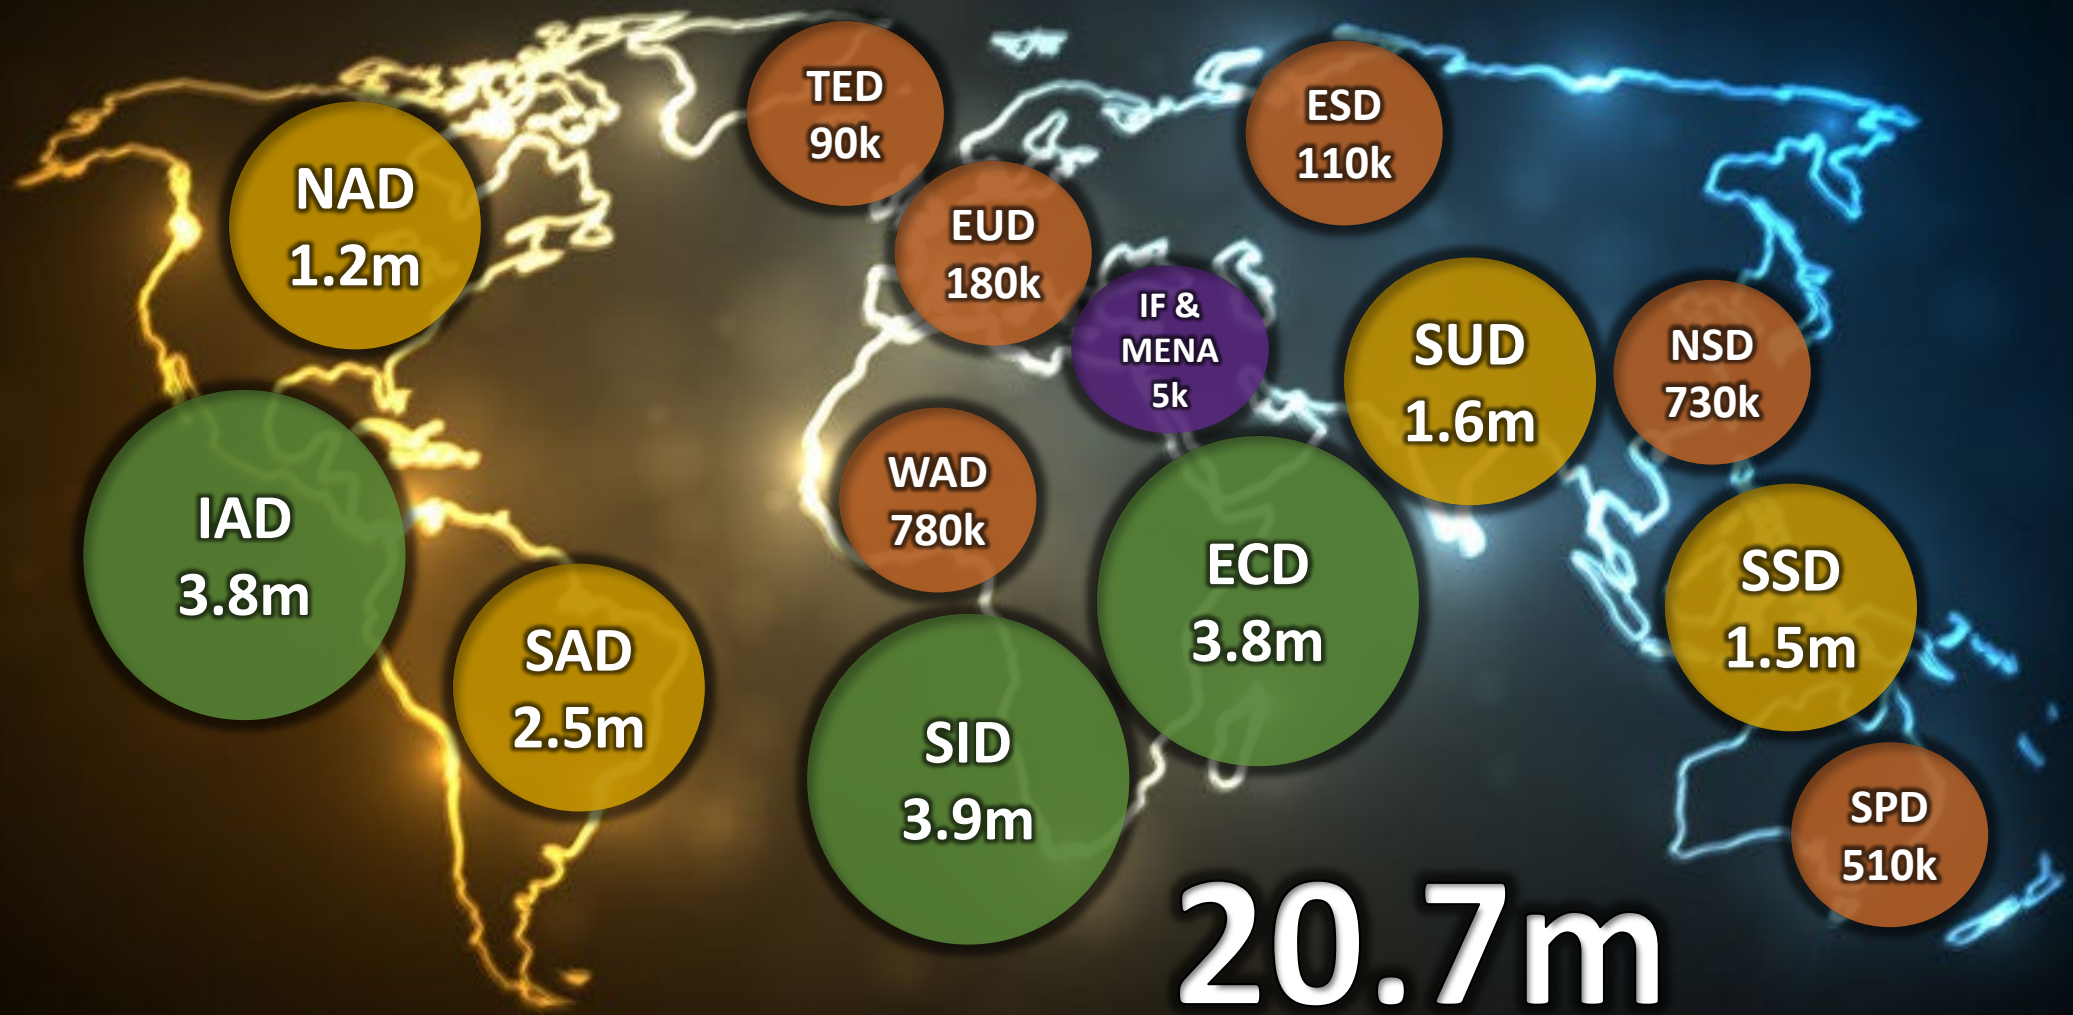

TED Treasury Advisory

25-27 November 2019, Montenegro

**20.7m
members**

20.7m
members

WORLDWIDE

135
Unions

688
Conferences

11
Unions