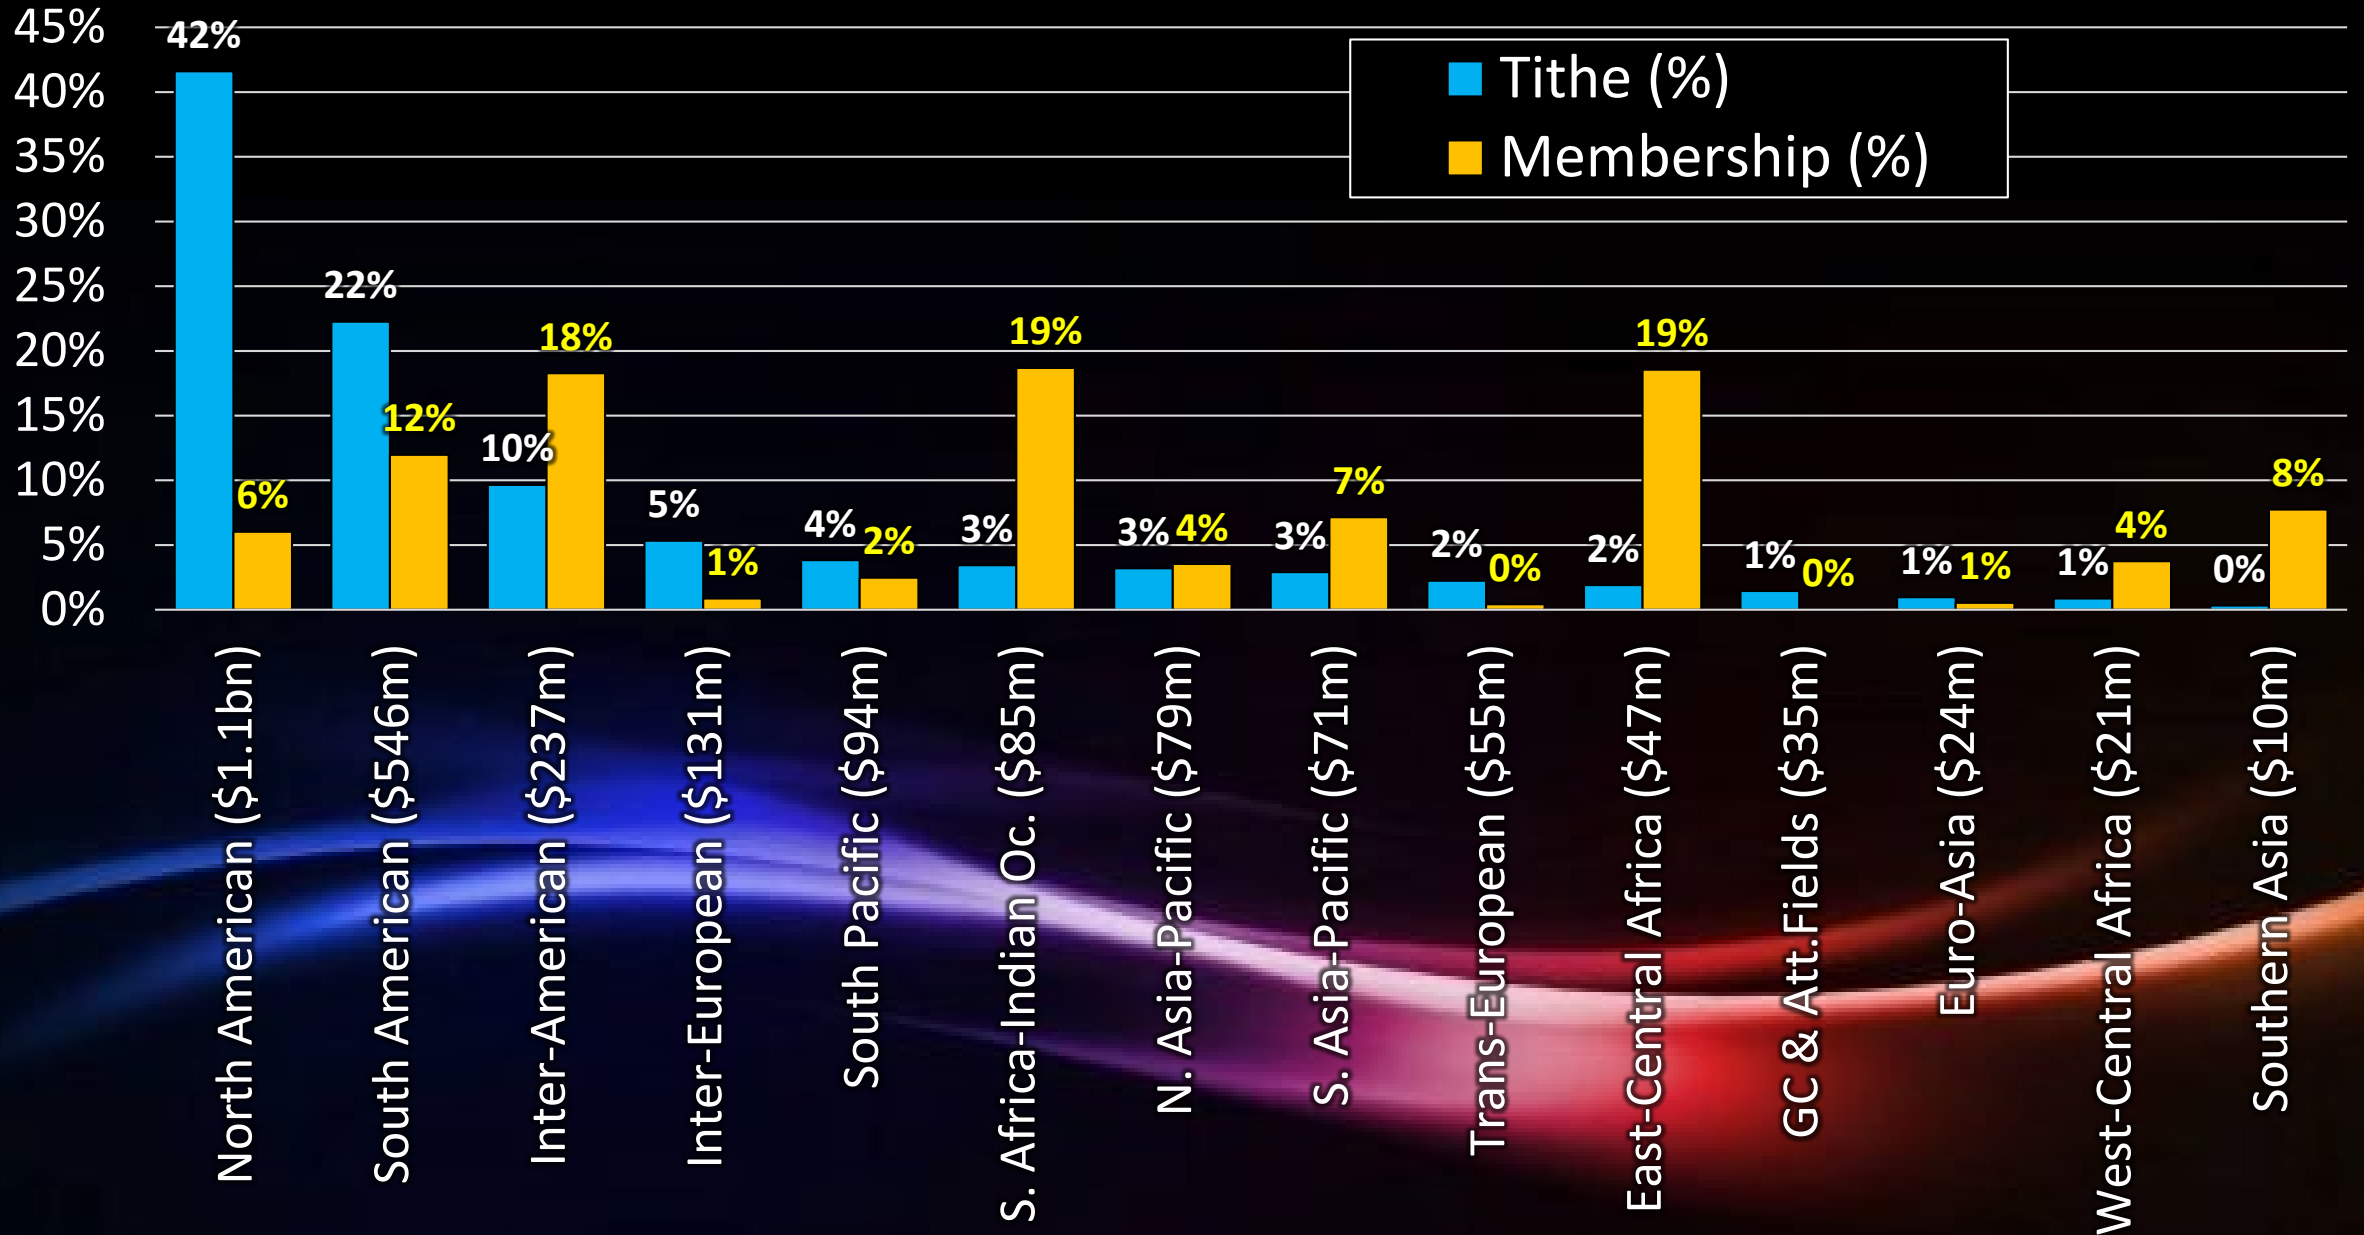

TED Treasury Advisory

25-27 November 2019, Montenegro

**20.7m
members**

20.7m
members

WORLDWIDE

135
Unions

688
Conferences

11
Unions

25
Conferences

TED

Tithe vs Membership by Division (as % of total)

£228.7m | Total Tithe over 5 years Oct'14 – Sep'19

OVER 70 TREASURY STAFF

We ourselves feel that what we are doing is just a drop in the ocean. But the ocean would be less because of that missing drop.

Mother Teresa

“Serve wholeheartedly, as if you were serving the Lord.”

Ephesians 6:7

TED Treasury Advisory

25-27 November 2019, Montenegro