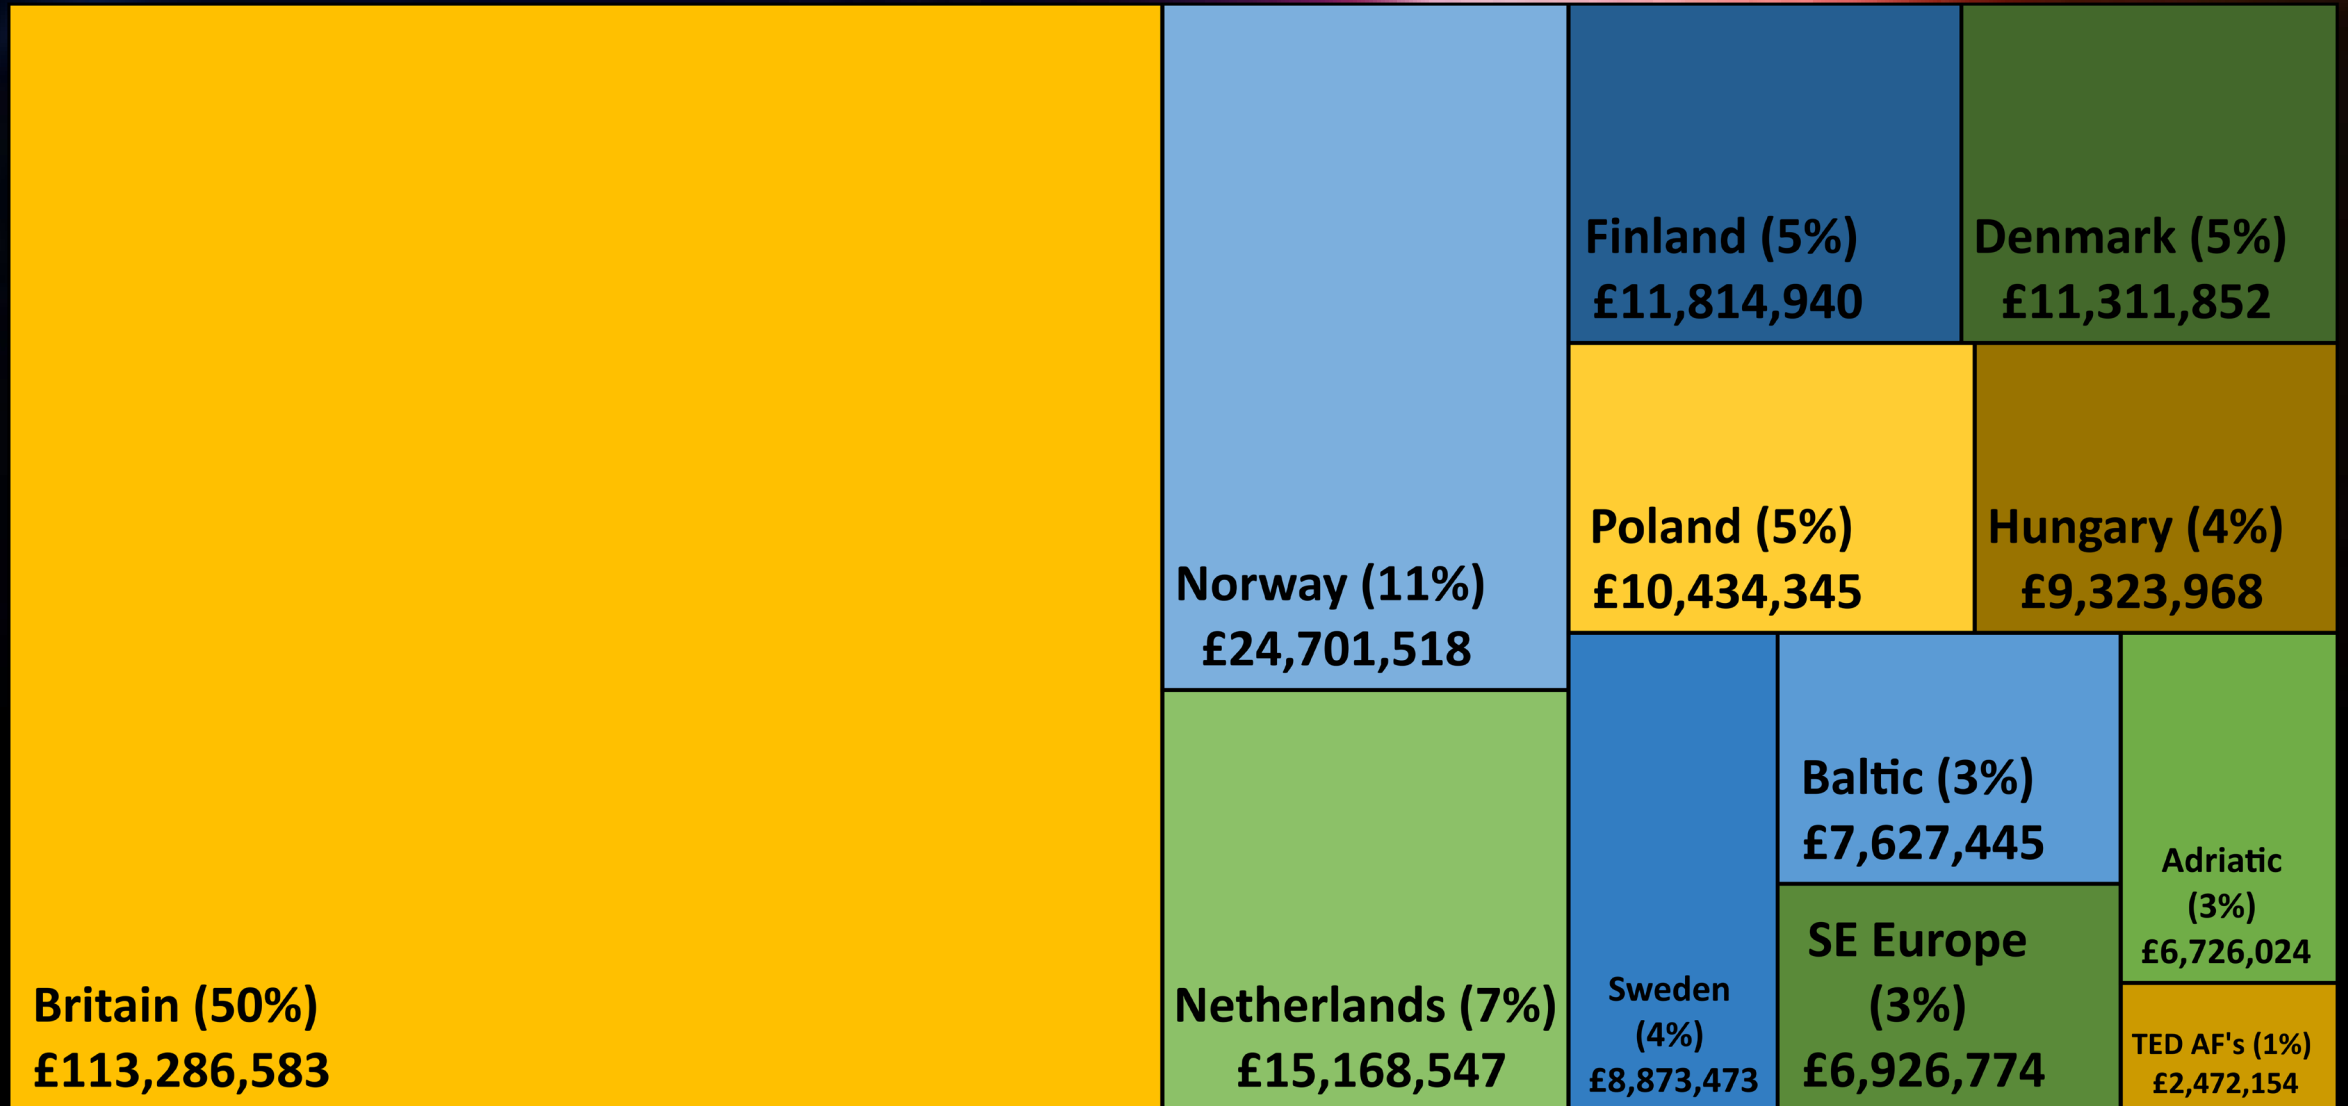

£228.7m | Total Tithe over 5 years Oct'14 – Sep'19